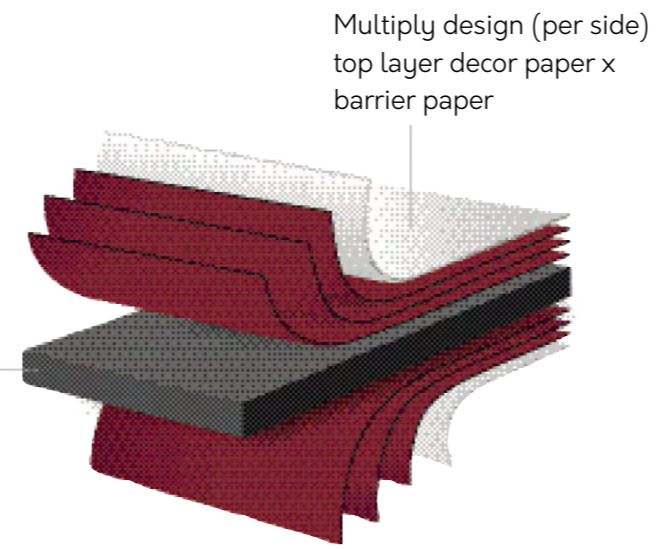

Decor	Finish	Name	NCS (nearest)	LRV
K101	PE	Front White	S 0502-Y	85.5
U112	PE	Grey	S 2000-N	72.9
U125	PE	Blue	S 4050-R80B	18.6
U2644	PE	Saffron Yellow	S 0000-0000	00
U2504	PE	Lime	S 0560-G40Y	55.4
U7110	PE	Coral Red	S 0000-0	00
U164	PE	Anthracite	S 7502-B	10.5
U171	PE	Mid Grey	S 5500-N	13.1
D494	PE	Concorde	N/A	51.6
D495	PE	Elysee	N/A	19.3
D2578	VL	Taomina Ash Vogue	N/A	TBC
D1343	VL	Comina Ash	N/A	TBC

CDF sheet size	MFC sheet size	Laminate sheet size
2800 x 2070 x 12.8mm	2800 x 2070 x 18mm	2600 x 1300 x 0.7mm

Committed to the Environment

Swiss Krono CDF is processed using 95% renewable energy, and is FSC® certified as standard (PEFC™ certified on request). 100% recyclable, it can also be burnt in biomass to create energy at the end of its lifespan.