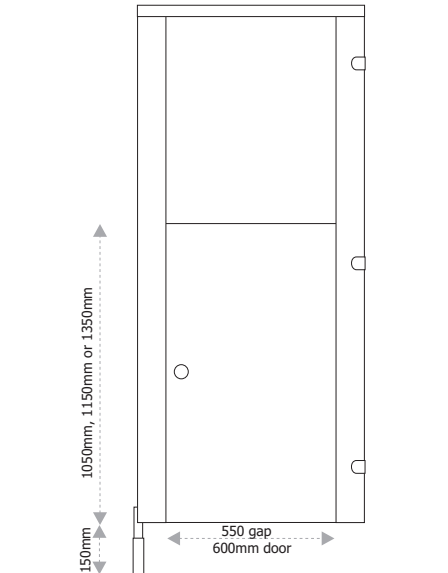

JUNGLE

TECHNICAL INFORMATION

Our Jungle cubicles withstand even the cheekiest of monkeys!

Doors and partitions come with three standard height options to suit Nursery, Keystage 1 and Keystage 2.

Children love clean, bright and colourful environments and Jungle cubicles provide this in abundance. Select from a vibrant choice of colours to give the children toilets they will be happy to use.

THE FIRST NAME IN CUBICLES

JUNGLE

TECHNICAL INFORMATION

- Item:** WC cubicle partitions, doors and pilasters
- Board:** 18mm Melamine Faced Chipboard
Available in a range of colours
- Edging:** All edges are lipped with colour matched 2mm ABS edging
- Fittings:** Satin Anodised Aluminium (SAA) to AA25
- Includes:** Indicator bolt with external emergency release
Pair of rise/fall face/spine fix hinges
U shape wall and panel fixing brackets
Adjustable height support leg
Angle headrail
- Options:** Toilet roll holder and hat & coat hook
(extras) Teddy Bear fittings

Nursery = 1200mm overall high (1050 panel on a 150 leg/gap)
 Keystage 1 = 1350mm overall high (1200 panel on a 150 leg/gap)
 Keystage 2 = 1500mm overall high (1350 panel on a 150 leg/gap)

Aaztec Associates Ltd
 Becklands Close, Bar Lane, Roeclyffe
 Boroughbridge, North Yorkshire
 Yo51 9NR