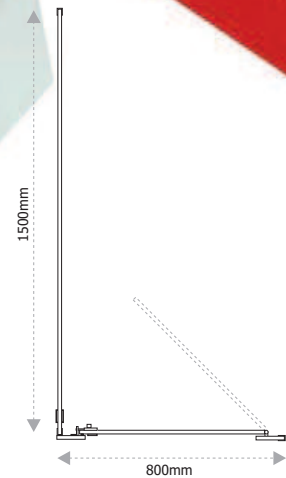

JUNGLE

TECHNICAL INFORMATION

Our Jungle cubicles withstand even the cheekiest of monkeys!

Doors and partitions come with three standard height options to suit Nursery, Keystage 1 and Keystage 2.

Children love clean, bright and colourful environments and Jungle cubicles provide this in abundance. Select from a vibrant choice of colours to give the children toilets they will be happy to use.

THE FIRST NAME IN CUBICLES

JUNGLE

TECHNICAL INFORMATION

- Item:** WC cubicle partitions, doors and pilasters
- Board:** 18mm Melamine Faced Chipboard
Available in a range of colours
- Edging:** All edges are lipped with colour matched 2mm ABS edging
- Fittings:** Satin Anodised Aluminium (SAA) to AA25
- Includes:** Indicator bolt with external emergency release
Pair of rise/fall face/spine fix hinges
U shape wall and panel fixing brackets
Adjustable height support leg
Angle headrail
- Options:** Toilet roll holder and hat & coat hook
(extras) Teddy Bear fittings

Nursery = 1200mm overall high (1050 panel on a 150 leg/gap)
 Keystage 1 = 1350mm overall high (1200 panel on a 150 leg/gap)
 Keystage 2 = 1500mm overall high (1350 panel on a 150 leg/gap)

Aaztec Associates Ltd
 Becklands Close, Bar Lane, Roeclyffe
 Boroughbridge, North Yorkshire
 Yo51 9NR