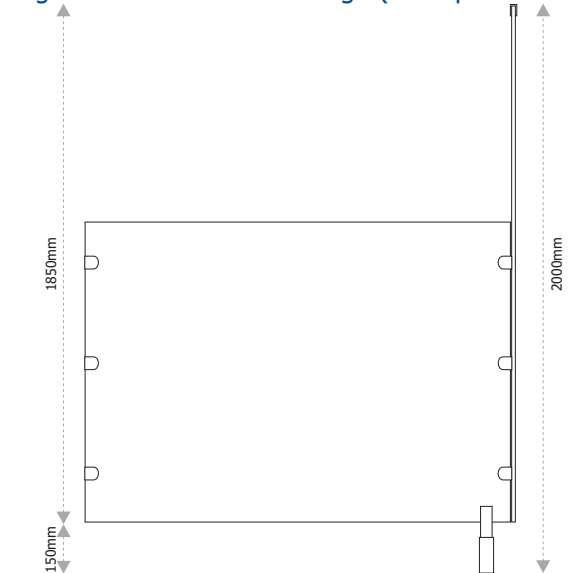

JUNGLE

TECHNICAL INFORMATION

Our Jungle cubicles withstand even the cheekiest of monkeys!

Doors and partitions come with three standard height options to suit Nursery, Keystage 1 and Keystage 2.

Children love clean, bright and colourful environments and Jungle cubicles provide this in abundance. Select from a vibrant choice of colours to give the children toilets they will be happy to use.

THE FIRST NAME IN CUBICLES

JUNGLE

TECHNICAL INFORMATION

- Item:** WC cubicle partitions, doors and pilasters
- Board:** 18mm Melamine Faced Chipboard
Available in a range of colours
- Edging:** All edges are lipped with colour matched 2mm ABS edging
- Fittings:** Satin Anodised Aluminium (SAA) to AA25
- Includes:** Indicator bolt with external emergency release
Pair of rise/fall face/spine fix hinges
U shape wall and panel fixing brackets
Adjustable height support leg
Angle headrail
- Options:** Toilet roll holder and hat & coat hook
(extras) Teddy Bear fittings

Nursery = 1200mm overall high (1050 panel on a 150 leg/gap)
 Keystage 1 = 1350mm overall high (1200 panel on a 150 leg/gap)
 Keystage 2 = 1500mm overall high (1350 panel on a 150 leg/gap)

Aaztec Associates Ltd
 Becklands Close, Bar Lane, Roeclyffe
 Boroughbridge, North Yorkshire
 Yo51 9NR